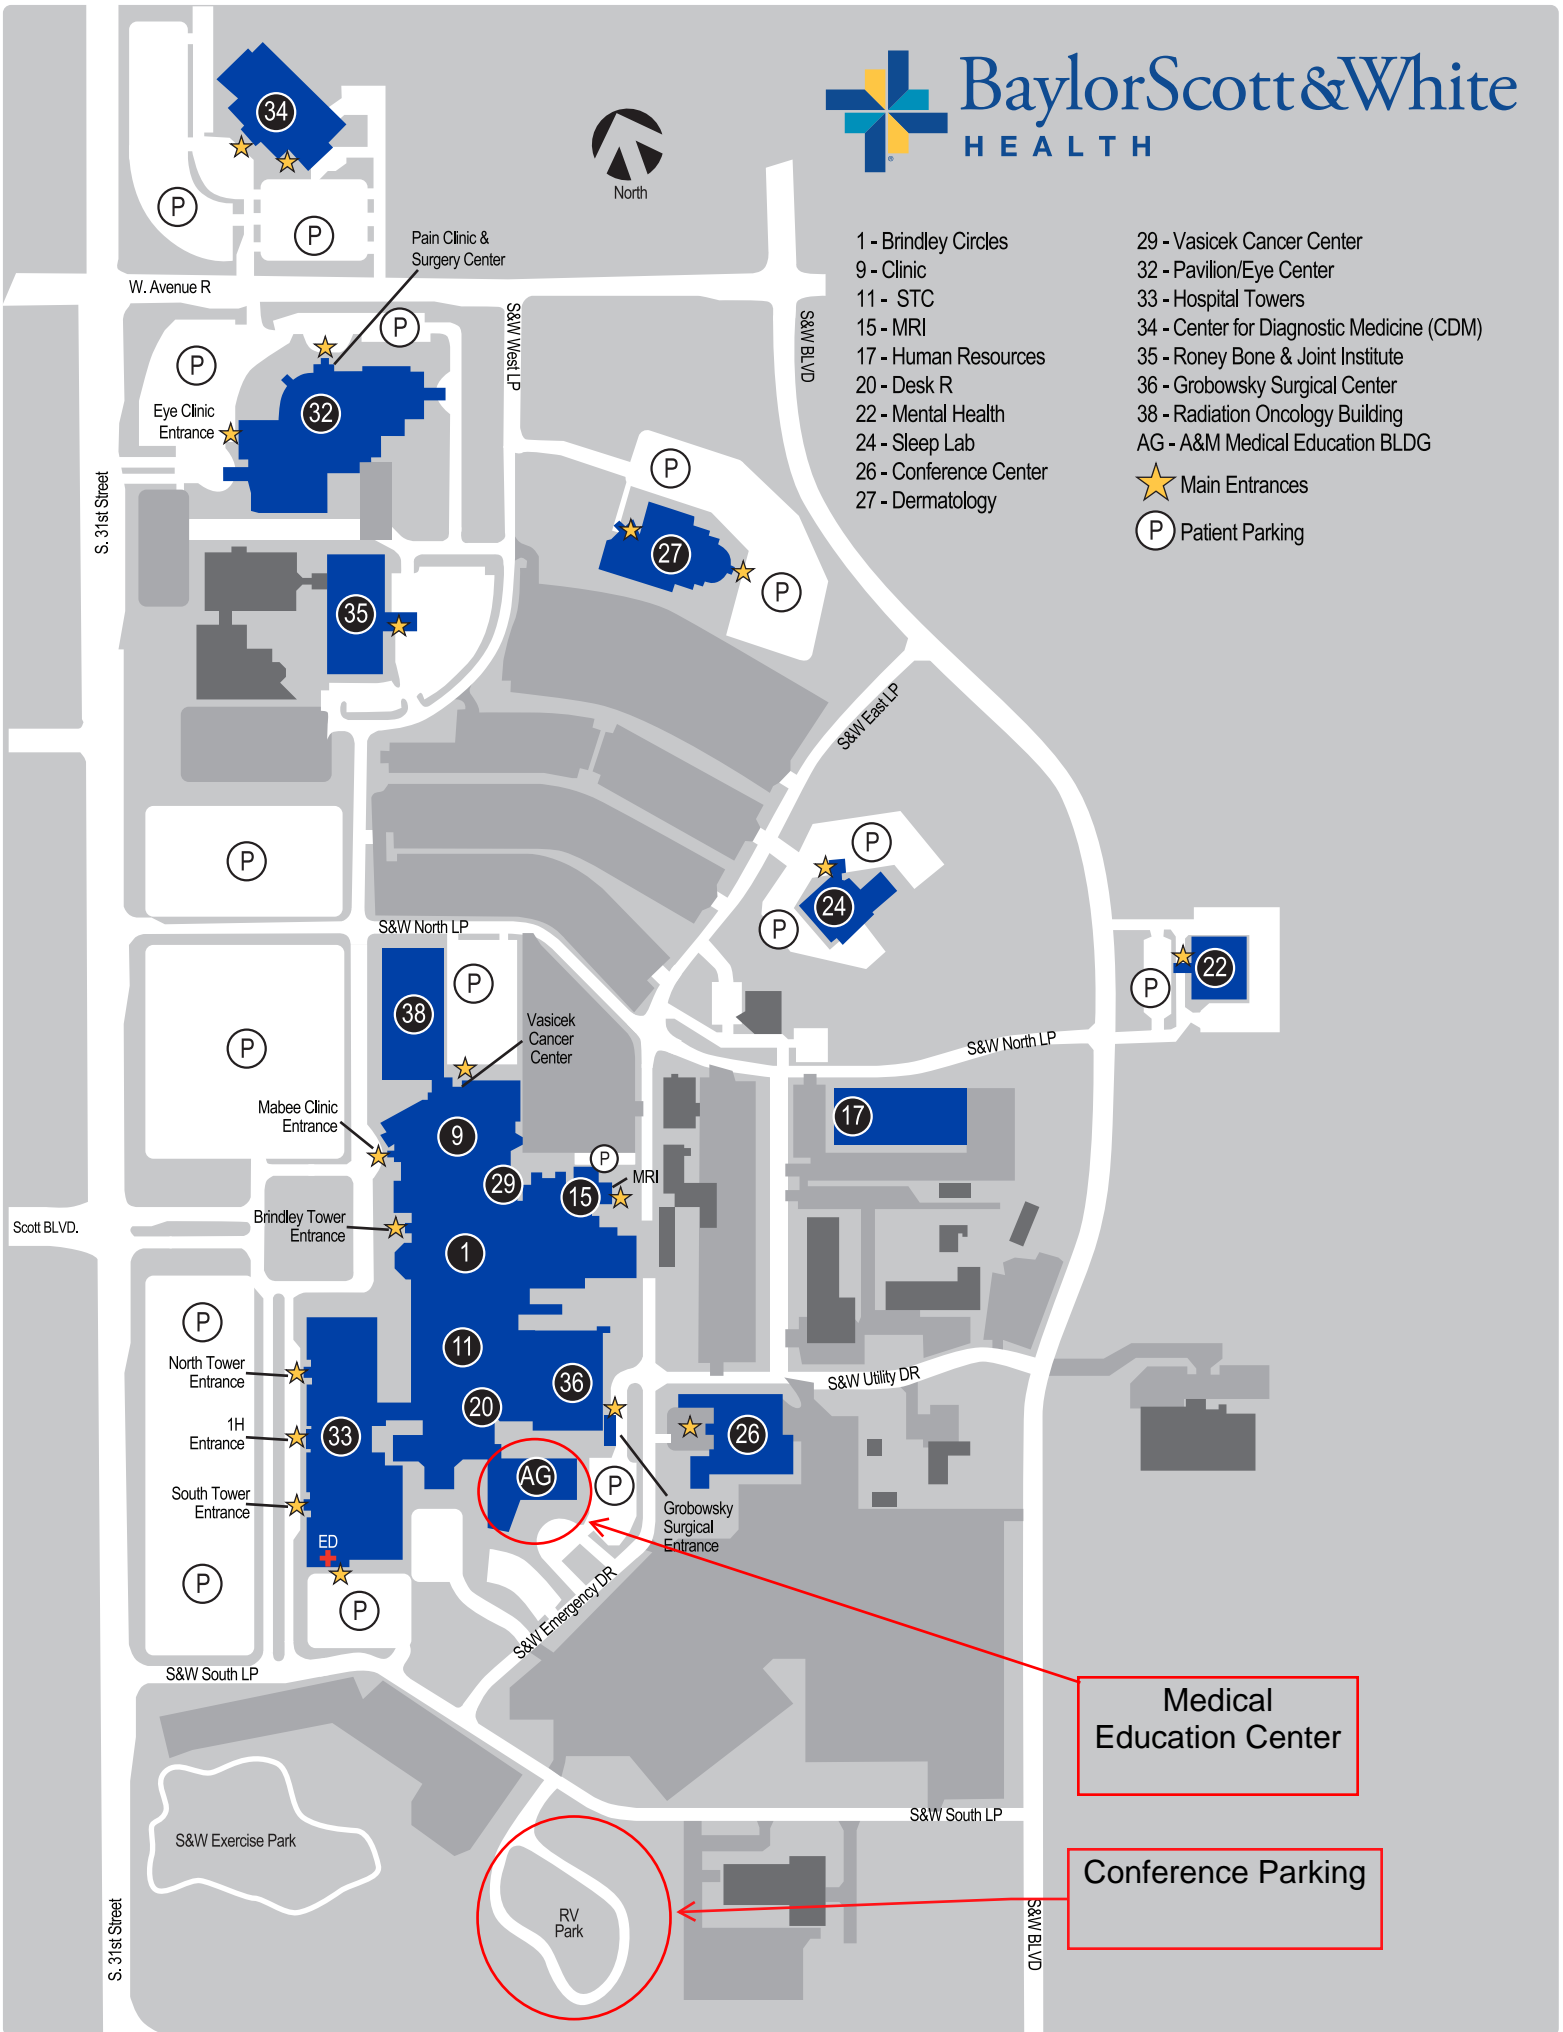

- 1 - Brindley Circles
- 9 - Clinic
- 11 - STC
- 15 - MRI
- 17 - Human Resources
- 20 - Desk R
- 22 - Mental Health
- 24 - Sleep Lab
- 26 - Conference Center
- 27 - Dermatology

- 29 - Vasicek Cancer Center
- 32 - Pavilion/Eye Center
- 33 - Hospital Towers
- 34 - Center for Diagnostic Medicine (CDM)
- 35 - Roney Bone & Joint Institute
- 36 - Grobowsky Surgical Center
- 38 - Radiation Oncology Building
- AG - A&M Medical Education BLDG

★ Main Entrances

(P) Patient Parking

Medical Education Center

Conference Parking